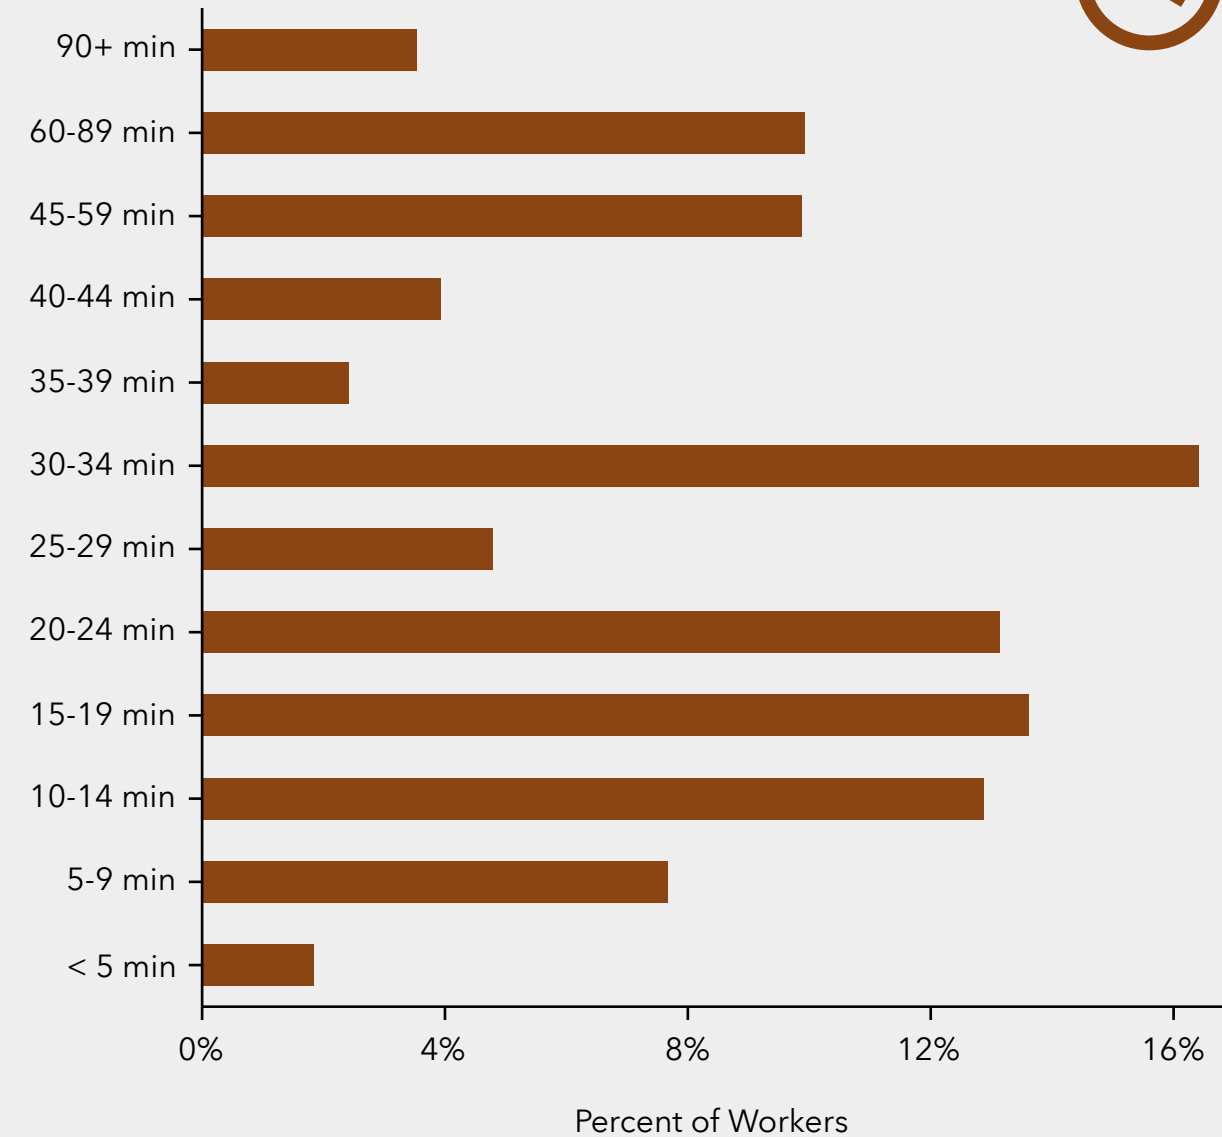

WORKERS

66,905

ACS Workers Age 16+

77.9%

Drove Alone to Work

TRANSPORTATION TO WORK

2.5%

Took Public Transportation

11.1%

Carpooled

3.1%

Walked to Work

0.8%

Bike to Work

TRAVEL TIME TO WORK

TRANSPORTATION TO WORK

Fullerton City, CA

This infographic provides information about how population age 16+ travels to work. This data comes from the the American Community Survey (ACS) from the US Census Bureau.

Read an in-depth analysis of the ACS from Esri's data team at: