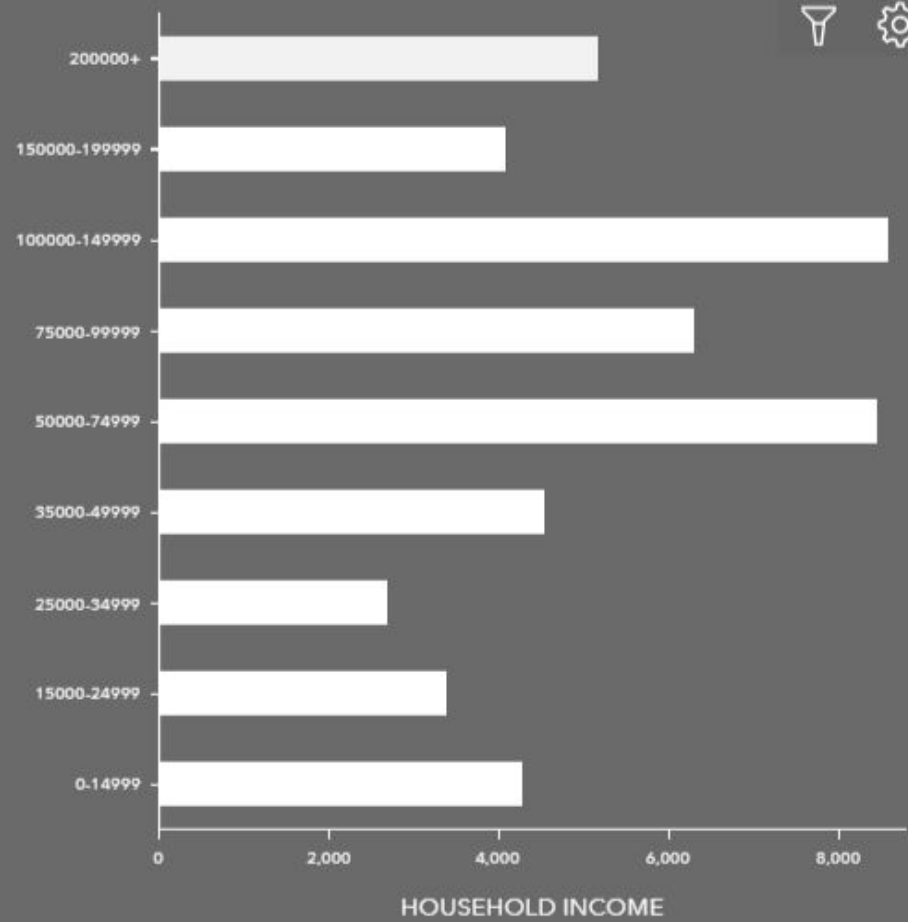

DEMOGRAPHIC SUMMARY

Fullerton City, CA

Geography: Place

KEY FACTS

144,769

Population

47,451

Households

35.8

Median Age

\$60,669

Median Disposable Income

EDUCATION

12%

No High School Diploma

18%

High School Graduate

28%

Some College

43%

Bachelor's/Grad/Prof Degree

INCOME

\$76,191

Median Household Income

\$34,389

Per Capita Income

\$101,385

Median Net Worth

EMPLOYMENT

68%

White Collar

15%