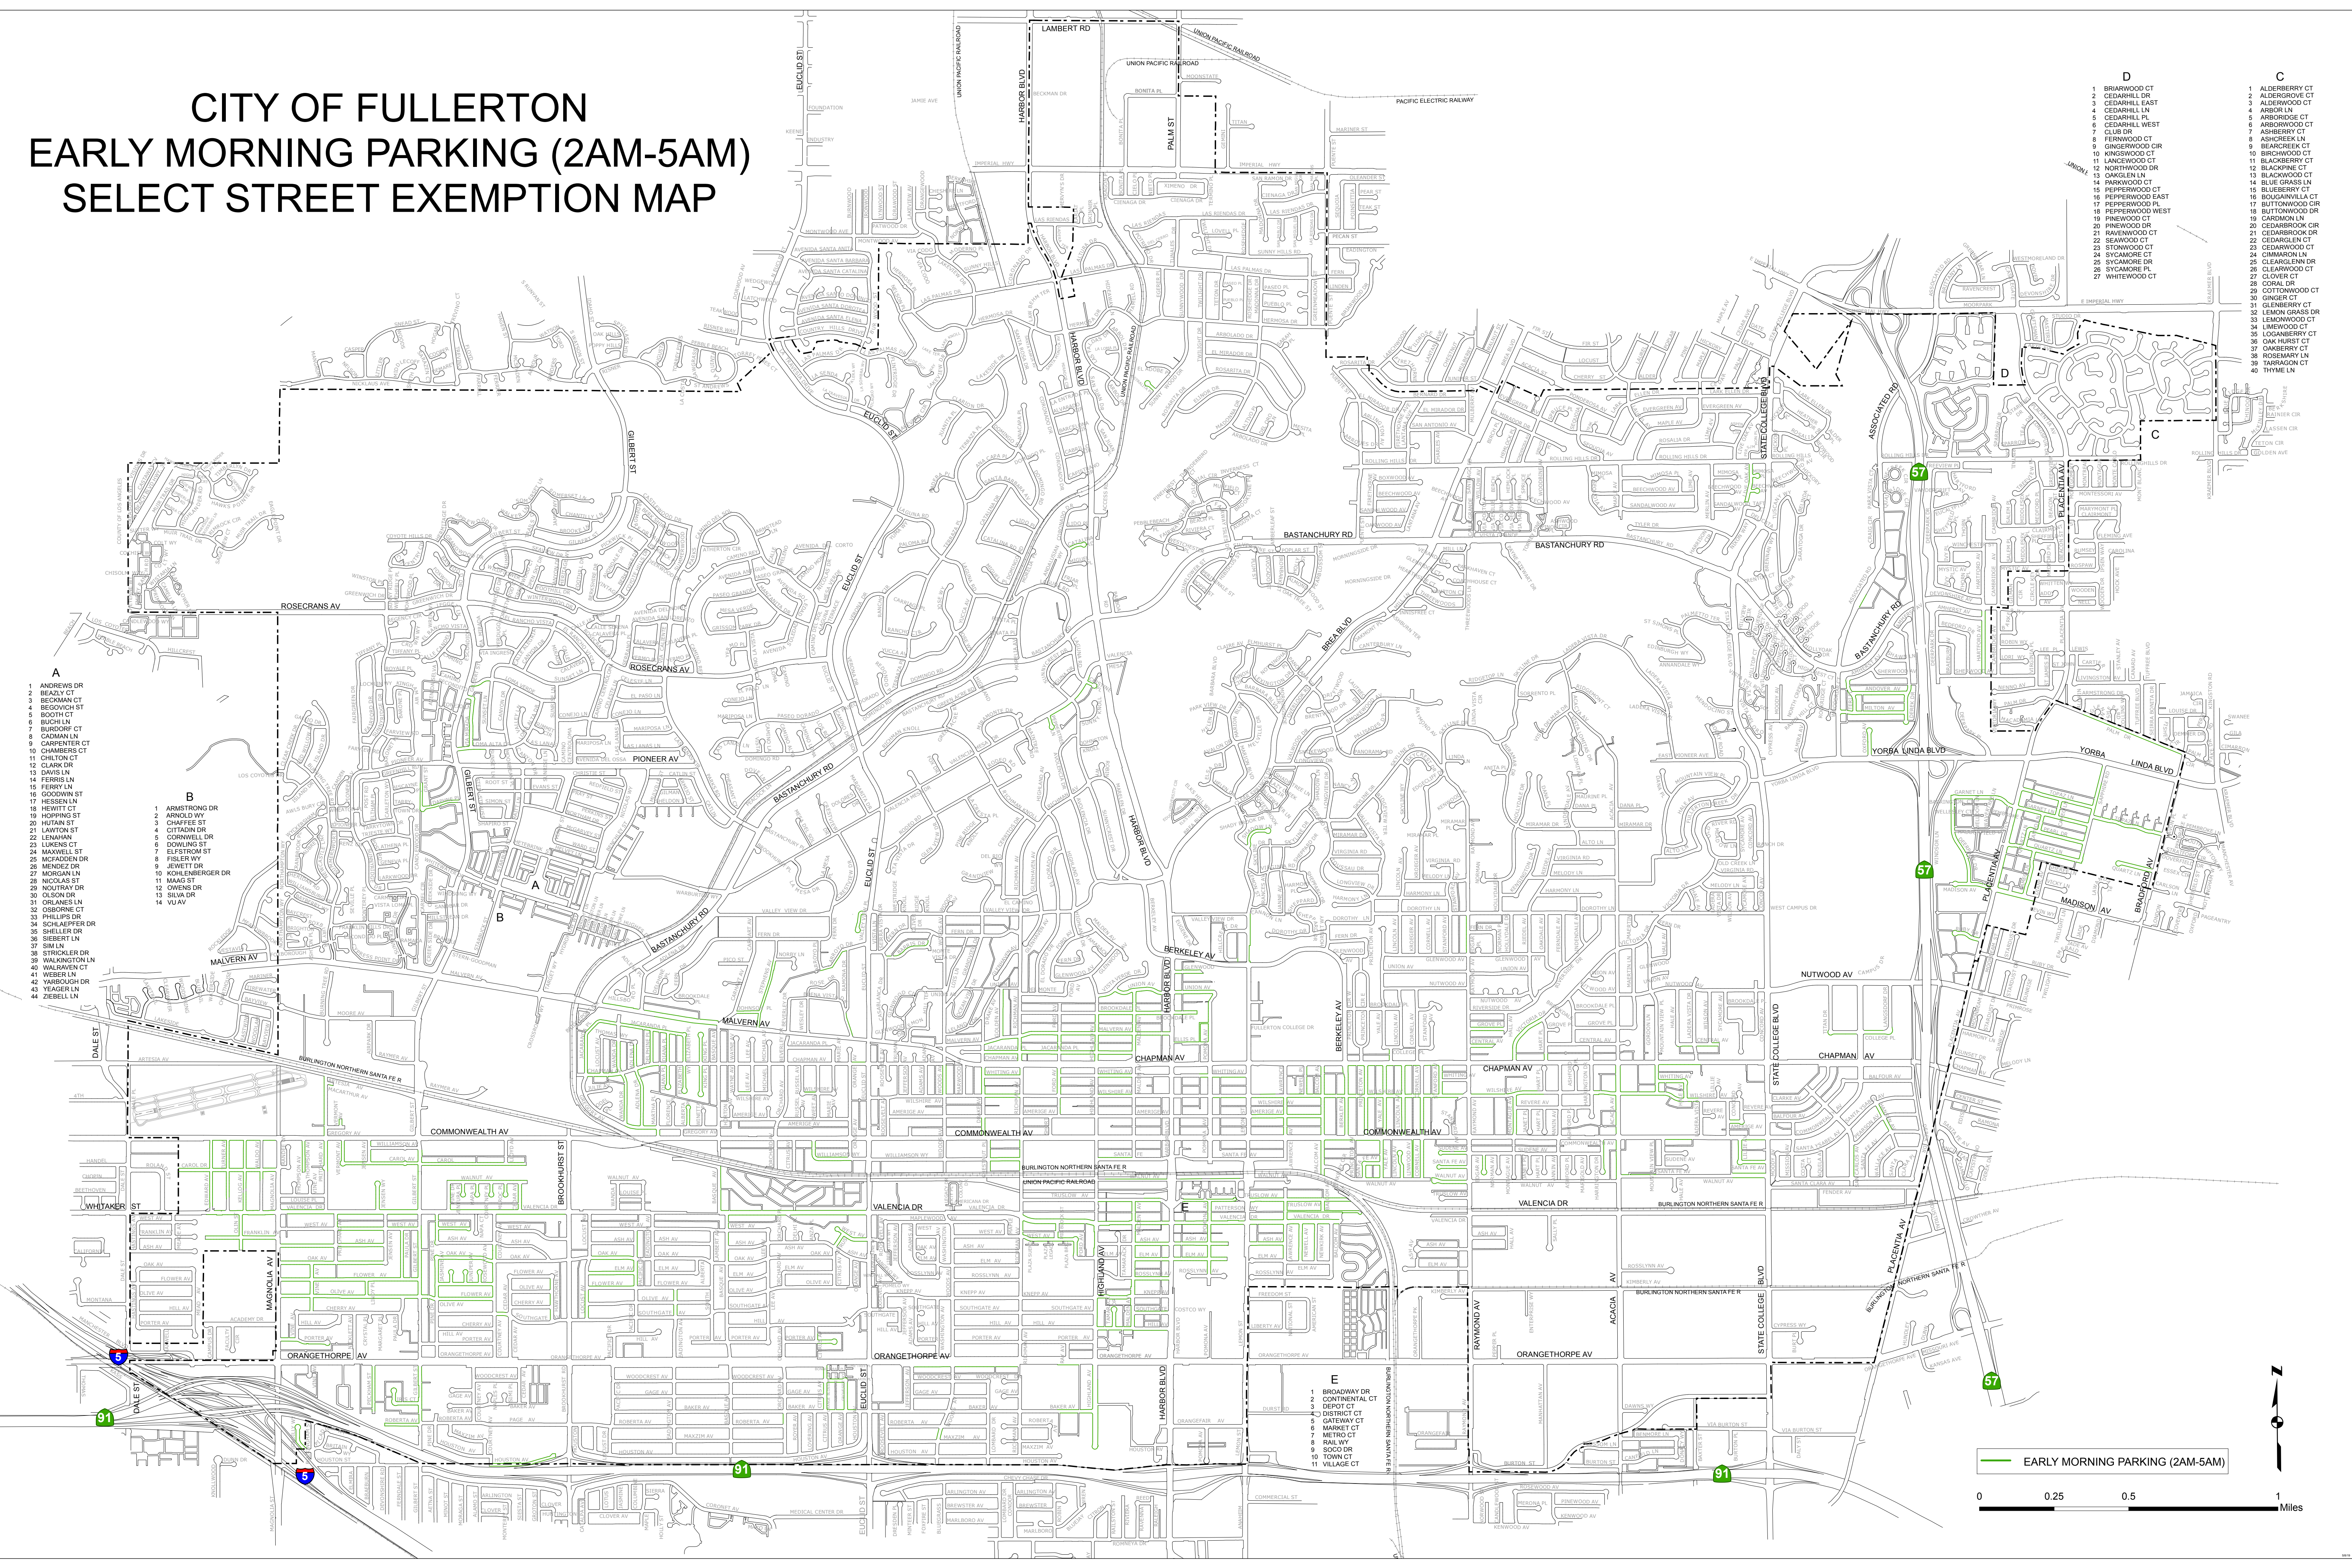

CITY OF FULLERTON EARLY MORNING PARKING (2AM-5AM) SELECT STREET EXEMPTION MAP

1. **B**
1. ARMSTRONG DR
  2. ARNOLD WY
  3. CHAFFEE ST
  4. CITTAIDN DR
  5. CORNWELL DR
  6. DOWLING ST
  7. ELFSTROM ST
  8. FISHER WY
  9. JEWETT DR
  10. KOHLENBERGER DR
  11. MAAG ST
  12. OWENS DR
  13. SILVA DR
  14. VUAV

1. **D**
1. BRIARWOOD CT
  2. CEDARHILL DR
  3. CEDARHILL EAST
  4. CEDARHILL LN
  5. CEDARHILL WEST
  6. CLUR DR
  7. FERNWOOD CT
  8. GINGERWOOD CIR
  9. BIRCHWOOD CT
  10. LANGWOOD CT
  11. NORTHWOOD DR
  12. PARKWOOD CT
  13. FINERWOOD DR
  14. PEPPERWOOD EAST
  15. PEPPERWOOD PL
  16. PEPPERWOOD WEST
  17. PINEWOOD CT
  18. FINERWOOD DR
  19. RAVENWOOD CT
  20. SEAWOOD CT
  21. STONWOOD CT
  22. SYCAMORE CT
  23. SYCAMORE DR
  24. SYCAMORE PL
  25. WHITEWOOD CT
3. **C**
1. ALDERBERRY CT
  2. ALDERGROVE CT
  3. ALDERWOOD CT
  4. ARBOR LN
  5. ARBORIDGE CT
  6. ASHBERRY CT
  7. ASHBERRY LN
  8. BEARCREEK CT
  9. BIRCHWOOD CT
  10. BLACKBERRY CT
  11. BLACKPINE CT
  12. BLACKWOOD CT
  13. BLUE GRASS LN
  14. BLUEBERRY CT
  15. BOUGAINVILLEA CT
  16. BUTTONWOOD CIR
  17. BUTTONWOOD DR
  18. CARDMAN LN
  19. CEDARBROOK CT
  20. CEDARBROOK DR
  21. CEDARLEN CT
  22. CEYARWOOD CT
  23. CIMARRON LN
  24. CLEARLENN DR
  25. CLEARWOOD CT
  26. CLOVER CT
  27. CORAL DR
  28. COTTONWOOD CT
  29. GINGER CT
  30. GINGERBY CT
  31. LEMON GRASS DR
  32. LEMONWOOD CT
  33. LONGWOOD CT
  34. LOGANBERRY CT
  35. OAK HURST CT
  36. OKABERRY CT
  37. ROSEMARY LN
  38. TARRAGON CT
  39. THYME LN

— EARLY MORNING PARKING (2AM-5AM)

0 0.25 0.5 1 Miles